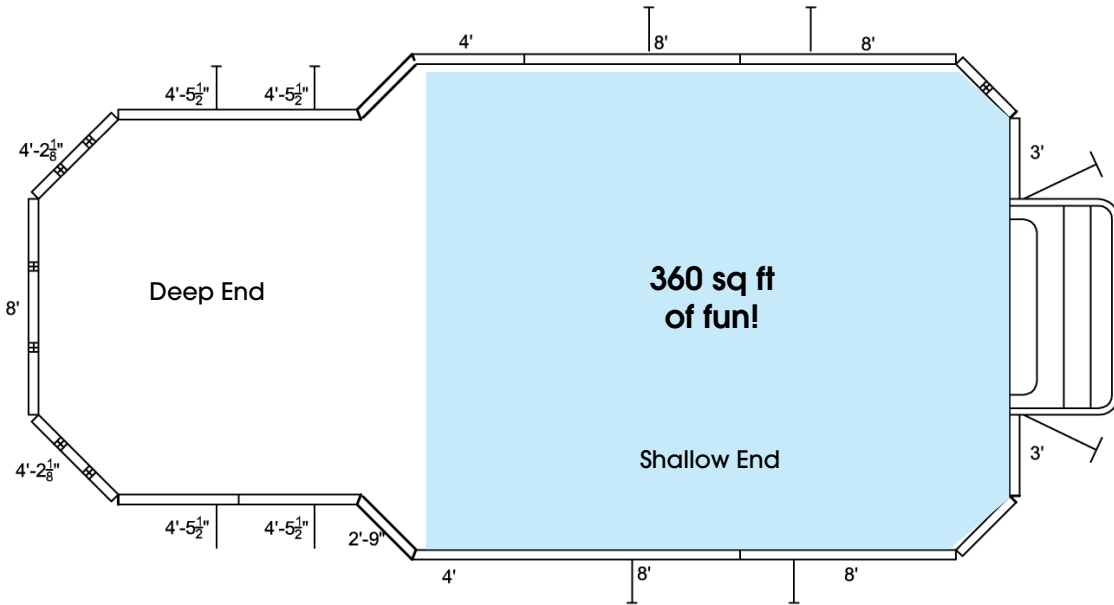

Family Topaz

18' x 36'
20' x 40'

This award-winning design features an extended shallow end for more lounge and play area.

Family Sized for More Fun!

The larger shallow area of the Family Topaz is perfect for the younger kids just learning to swim as well as for the older kids (and adults!) who want more room for that game of water hoops! Of course, there's still plenty of room in the deep end to make a cannonball splash!

18' x 36' Family Topaz with 8' Step

Wall Height: 42", 48", 52"

Area: 582 sq ft

Water Volume: 20,316 gal

NO DIVING IS PERMITTED IN THIS POOL.

20' x 40' Family Topaz with 8' Step

Wall Height: 42", 48", 52"

Area: 711 sq ft

Water Volume: 24,819 gal

NO DIVING IS PERMITTED IN THIS POOL.