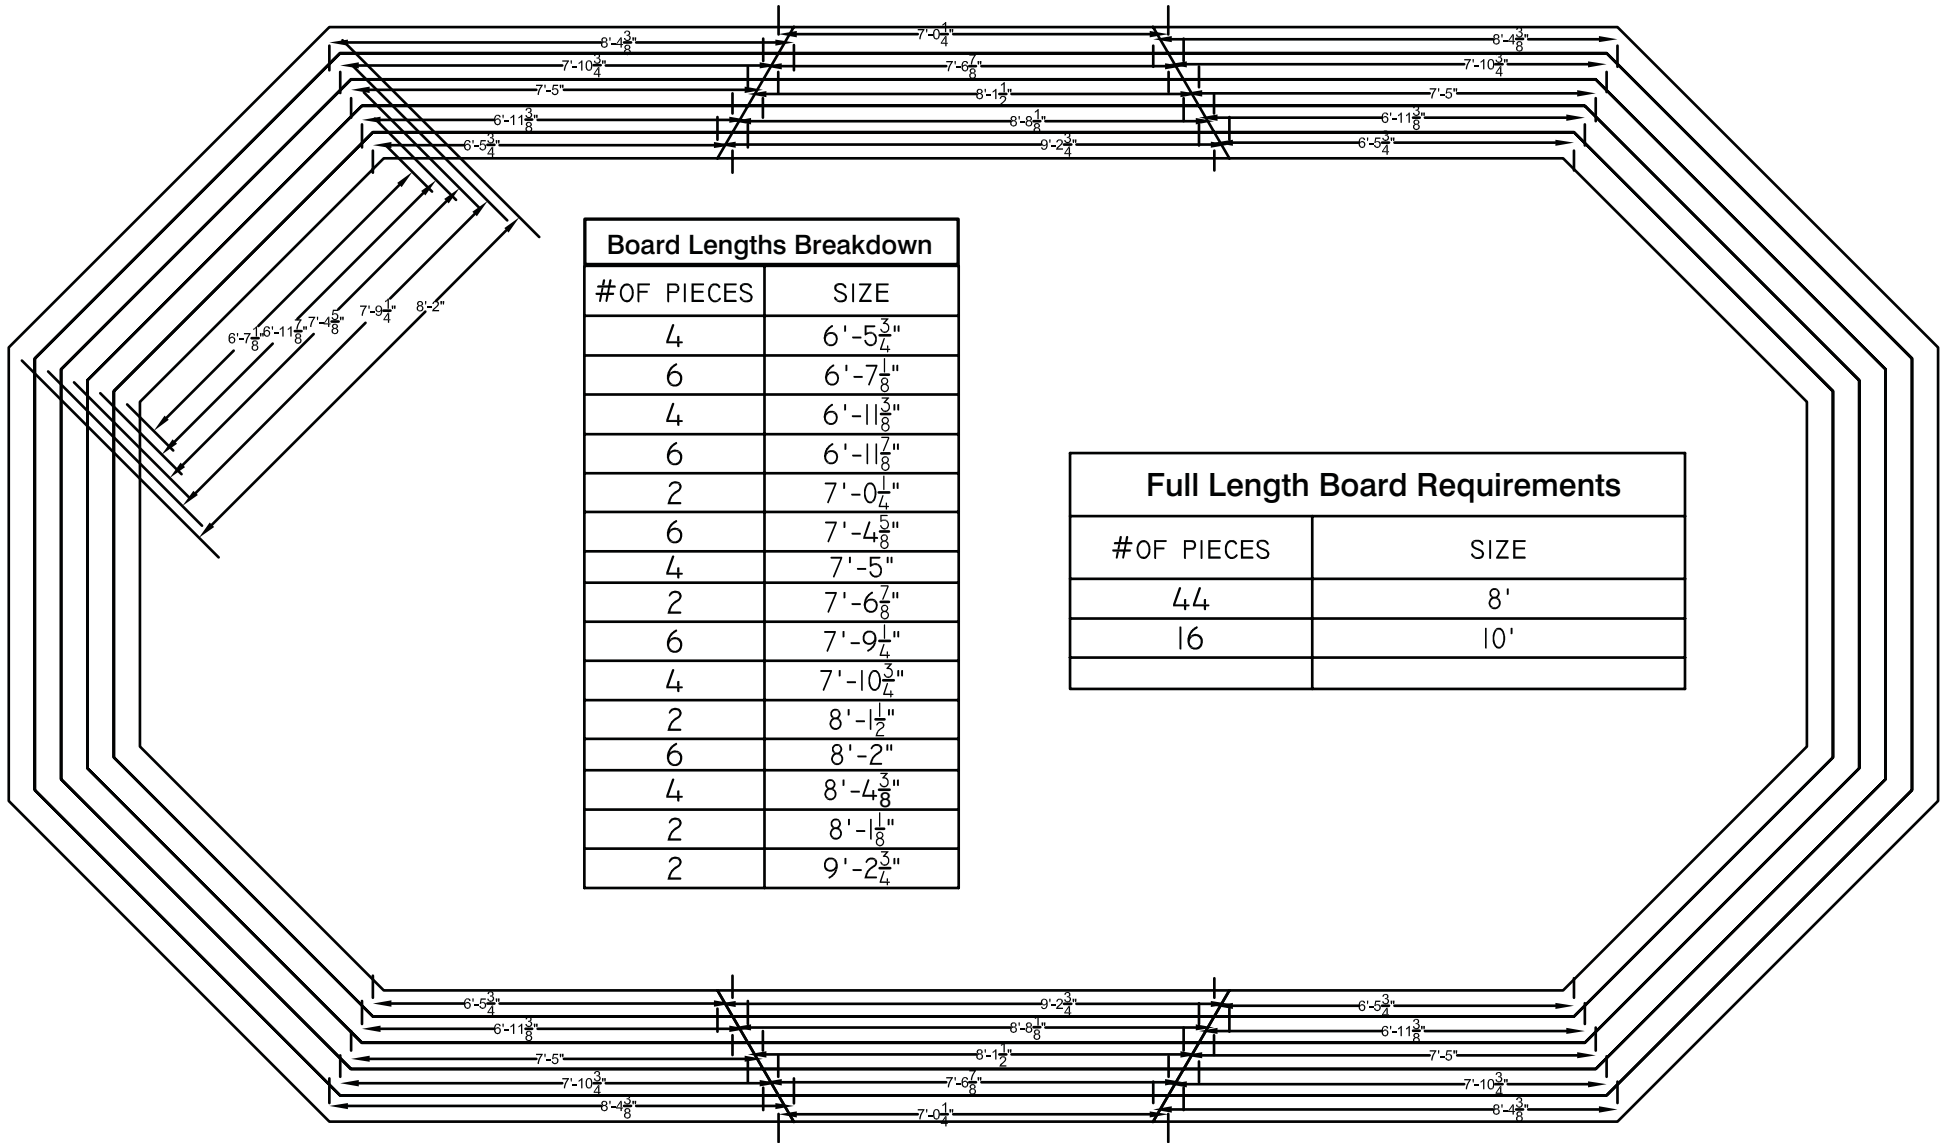

Deck Materials Layout

for Mainstay Onground Pool

Board Lengths Breakdown	
# OF PIECES	SIZE
4	6'-5 ³ / ₄ "
6	6'-7 ¹ / ₈ "
4	6'-11 ³ / ₈ "
6	6'-11 ³ / ₈ "
2	7'-0 ¹ / ₄ "
6	7'-4 ⁵ / ₈ "
4	7'-5"
2	7'-6 ⁷ / ₈ "
6	7'-9 ¹ / ₄ "
4	7'-10 ³ / ₄ "
2	8'-1 ¹ / ₂ "
6	8'-2"
4	8'-4 ³ / ₈ "
2	8'-1 ¹ / ₈ "
2	9'-2 ³ / ₄ "

Full Length Board Requirements	
# OF PIECES	SIZE
44	8'
16	10'