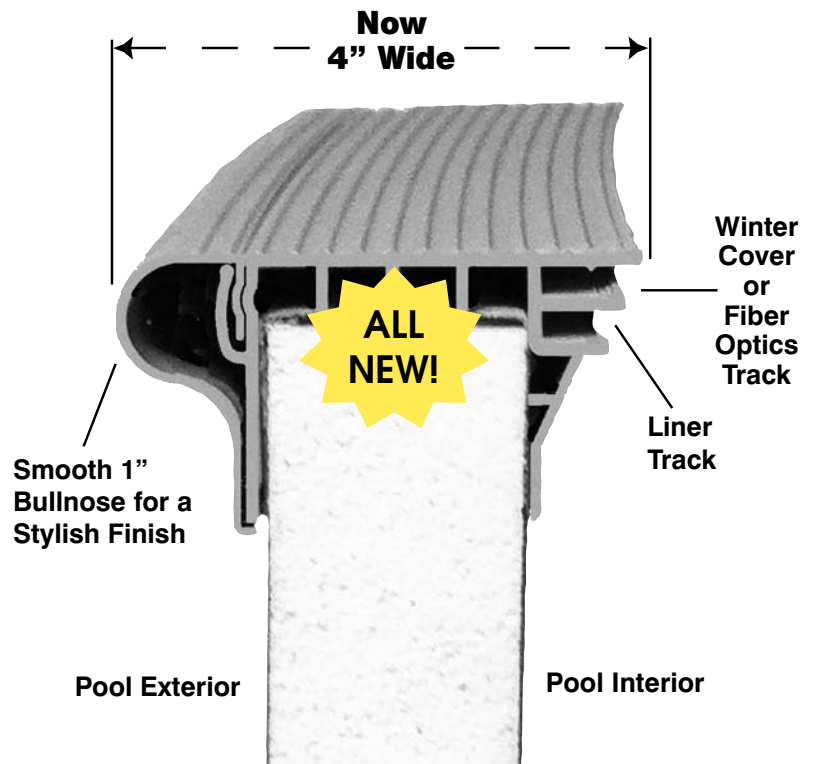

ALL NEW METRIC PREMIUM COPING

An Evolution of Form and Function!

We've re-engineered the coping for the Radiant Metric Pool! The new design boasts a wide 4" profile, elegant bullnose exterior finish and double tracks inside the pool that accommodates liner, custom winter cover or even fiber optic lighting!

The internal track for the Radiant Custom Winter Cover provides an easier and more secure installation that keeps wind out and no longer requires the removal of fence or ladder clips. Available in both white and gray, the color is integrated throughout the material, assuring no paint chipping or unequal fading. The New Metric Premium Coping is designed to look great and last a lifetime!

Innovation and engineering is the Radiant Pools tradition.

IT'S INCREDIBLE!

- Innovative Design
- Contemporary Style
- Versatile Interior Double Track
- Added Structural Strength
- Chemical & UV Resistant
- Available in White & Gray
- Fits All Accessory Options
- No Removal of Fence or Clips for Winterizing Required