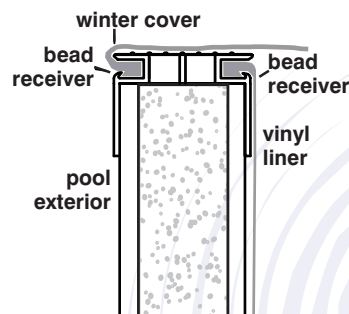

ALL NEW CUSTOM DELUXE WINTER COVERS

DESIGNED EXCLUSIVELY FOR METRIC ROUND POOLS!

Finally, a winter cover designed exclusively to fit into the standard coping of Radiant Metric Pools! The custom fit provides perfect coverage for winterizing the Metric Pool.

This HPI ArmorKote™ 20 year deluxe winter cover is the ultimate in tear and puncture resistance strength! Made from Tough Triple-laminated NO-RIP polyethylene fabric & Triple edge reinforced perimeter, this swimming pool winter cover is 30% lighter than other winter covers, yet offers 40% stronger than any other swimming pool winter cover!

Constructed with ArmorKote™ woven technology, this cover has denier of 1200. The ArmorKote™ layer is added for superior strength and long lasting durability.

The No-Rip cover material includes U.V. protection to last for years in direct sunlight without delamination. The outer border is constructed with triple edge reinforced binding. The special non-abrasive, non-staining underside helps keep this pool cover super strong!

This incredible winter cover comes with a 20 year Deluxe pro-rated Warranty with the first 5 years FULL!

HINSPIRGERS POLY INDUSTRIES LTD.

made exclusively by

Custom designed to snap into the Metric pool's patented dual bead receiver coping!

If your cover should experience a puncture, this tough cover will not rip, fray or come apart!

Radiant POOLS™